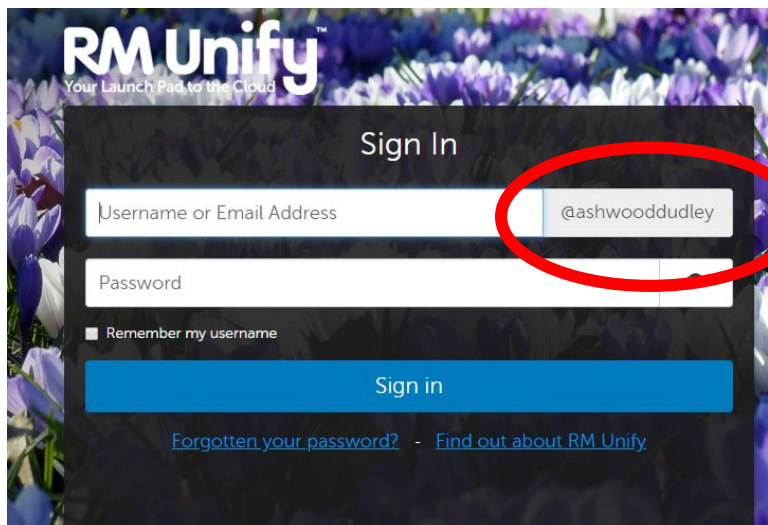

Purple Mash Remote Log in Guide

First Google RM Unify (NOT Purple Mash)

Click Sign In

This might say @rmunity, once you type the @ symbol it will change.

Enter schoolusername@ashwooddudley (usually surname followed by first letter of first name).

Then enter school password (usually 1234).

Click Purple Mash and search by subject or topic.