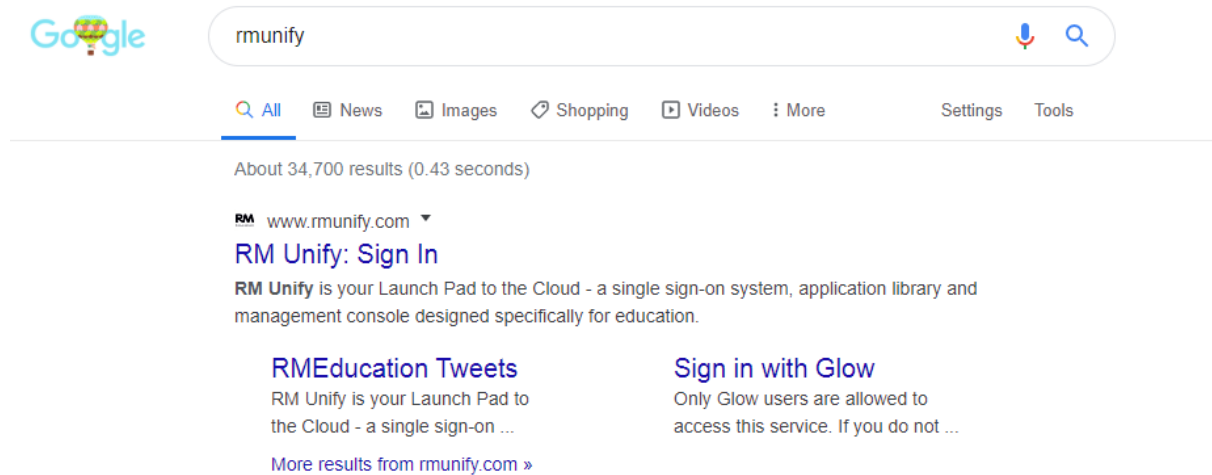

Purple Mash Remote Log in Guide

First Google RM Unify (NOT Purple Mash)

Click Sign In

This might say @rmunity, once you type the @ symbol it will change.

Enter schoolusername@ashwooddudley (usually surname followed by first letter of first name).

Then enter school password (usually 1234).

Click Purple Mash and search by subject or topic.